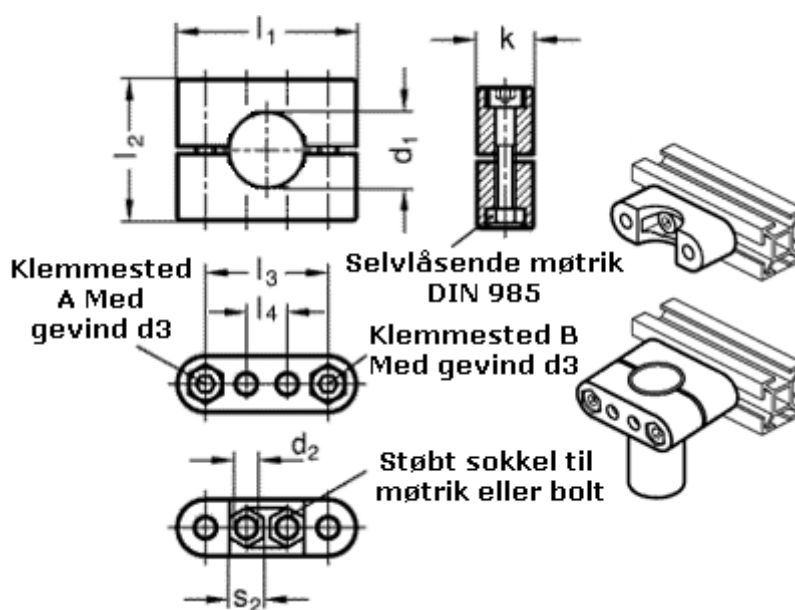

Article number: 20231B452SW

Description: E+G

Tube supports GN231-B45-22-SW

Measures

$d_1 = 45$

$s_2 = 17$

$d_2 = 11.0$

$d_3 = M10$

$k = 27$

$l_1 = 100$

$l_2 = 80$

$l_3 = 73$

$l_4 = 30$